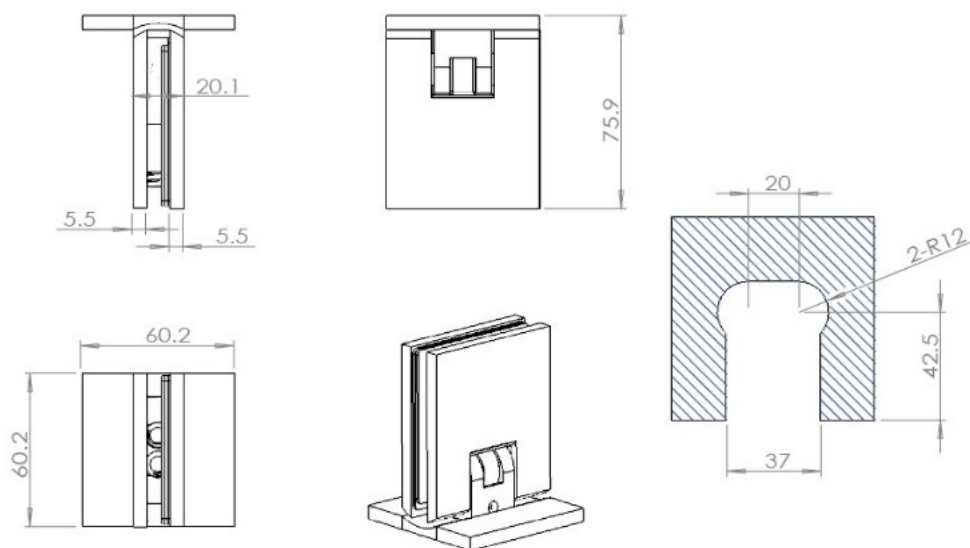

PRODUCT SHEET

Description:

Shower Hinge "Lima", Wall/Glass, Brushed Brass, Centre Back 6-10mm Glass Thickness, W/15 DG Angle Adjustment Function &, 25DG Return Function, Brass Material, Hidden Screws., Black Rubber Gaskets: 2 x 1mm & 2 x 2mm Thickness., Load Capacity Pr. Pair: 45kg

Item number:

15.26.800-6

Units	Box	Carton	HS Code	Barcode
Pcs.			8302100090	
				5704866519014

SISO A/S

Mileparken 11
DK-2740 Skovlunde
Denmark
VAT: 24786013

Phone +45 45 830 900

www.siso.dk
siso@siso.dk

Danske Bank
Nytorv Branch
Copenhagen
SWIFT: DABADKKK

Account no.
4180 3112 112936
IBAN Account
DK7230003112112936